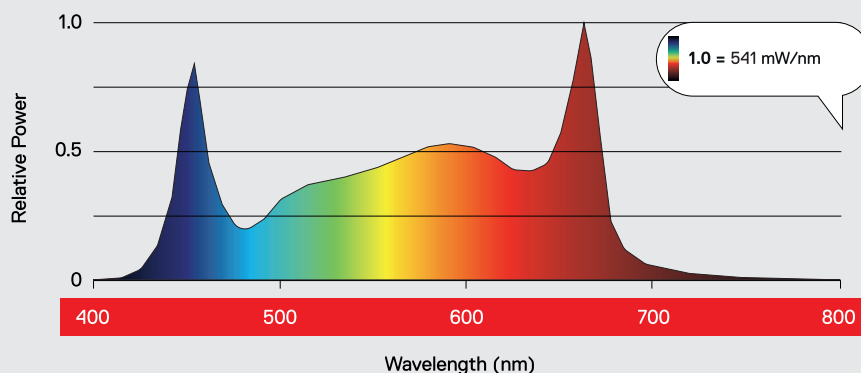

100W Full Spectrum LED Bar

Efficiency Data

PPF ($\mu\text{mol/s}$) (Tested at 25°C)	Fixture efficiency using input power (100W) ($\mu\text{mol/J}$)	Fixture efficiency using LED power (95W) ($\mu\text{mol/J}$)	Average LED efficiency ($\mu\text{mol/J}$)	LUMLED white LED chip efficiency ($\mu\text{mol/J}$)	Osram red LED chip efficiency ($\mu\text{mol/J}$)
280	2.8	2.9	2.85	3.0	4.15

Product Data

Product Code	Dimensions (mm)	Net Weight (kg)	Gross Weight (kg)	Input Current (A)	Input Power (W)
MBDLLED100D	1120 x 53 x 20	2.17	2.67	0.6	100

Supply Voltage (V)	Supply Frequency (Hz)	Power Factor	IP Rating LED / Driver	Life Span (hours)	Light Angle (°)	Working Temperature (°C)
230	50/60	≥ 0.97	IP65 / IP40	>50,000	120	-10 to +40

Graphs & Charts

Discover the full DAYLIGHT LED Range:

www.growwithdaylight.co.uk

60W (Far Red, UVA, UVA and B), 100W, 200W, 200W PRO, 300W, 300W PRO
480W, 480W PRO, 660W, 660W PRO, 1030W & 1030W PRO