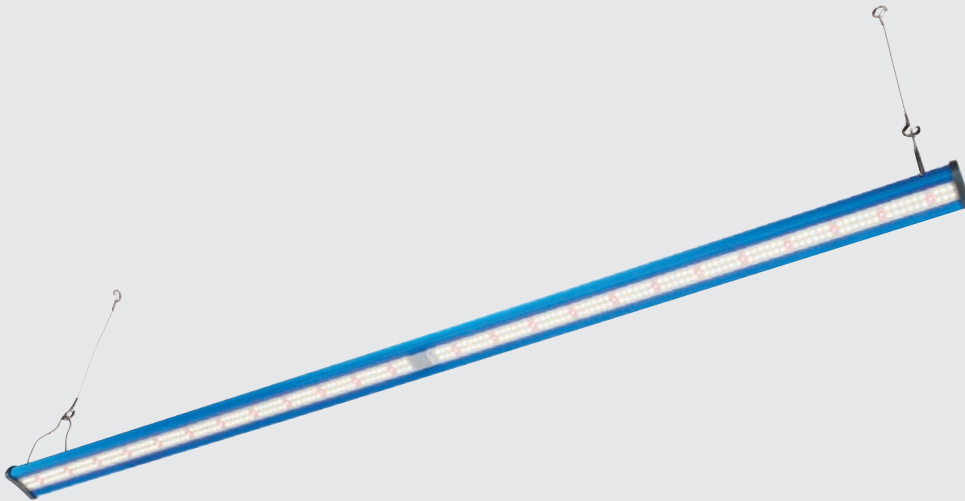

100W Full Spectrum LED Bar

2.8 $\mu\text{mol}/\text{J}$

Fixture Efficiency

280 $\mu\text{mol}/\text{s}$

Total Output

More flower, less power

The DAYLIGHT 100W LED with dimmer, is a full spectrum stand-alone unit perfect as a supplemental light for an existing LED fixture, or even amongst traditional HID set-ups. Its slim-line design and external LED driver make for easy hanging even in smaller grow spaces. With a huge total output (PPF) of 280 $\mu\text{mol}/\text{s}$ it will help to boost the yield of almost any crop.

External LED driver with dimmer

DAYLIGHT LED 100W | Key features

- ✓ Full spectrum light output
- ✓ Osram and LUMLED LED chips
- ✓ External LED driver with dimmer
- ✓ 25% - 50% - 75% - 100% power
- ✓ Enhanced flowering with added red light
- ✓ Ideal for supplementary lighting
- ✓ Cool running
- ✓ Energy efficient, low heat output
- ✓ No fans or moving parts, silent running
- ✓ 50'000 hour lifespan
- ✓ Plug and play
- ✓ Dimensions: 1120 x 53 x 20 mm
- ✓ Easy to use hanging brackets
- ✓ Lightweight slimline design
- ✓ IP65 rated LED fixture
- ✓ IP40 rated driver

100W Full Spectrum LED Bar

Efficiency Data

PPF ($\mu\text{mol/s}$) (Tested at 25°C)	Fixture efficiency using input power (100W) ($\mu\text{mol/J}$)	Fixture efficiency using LED power (95W) ($\mu\text{mol/J}$)	Average LED efficiency ($\mu\text{mol/J}$)	LUMLED white LED chip efficiency ($\mu\text{mol/J}$)	Osram red LED chip efficiency ($\mu\text{mol/J}$)
280	2.8	2.9	2.85	3.0	4.15

Product Data

Product Code	Dimensions (mm)	Net Weight (kg)	Gross Weight (kg)	Input Current (A)	Input Power (W)
MBDLLED100D	1120 x 53 x 20	2.17	2.67	0.6	100

Supply Voltage (V)	Supply Frequency (Hz)	Power Factor	IP Rating LED / Driver	Life Span (hours)	Light Angle (°)	Working Temperature (°C)
230	50/60	≥ 0.97	IP65 / IP40	>50,000	120	-10 to +40